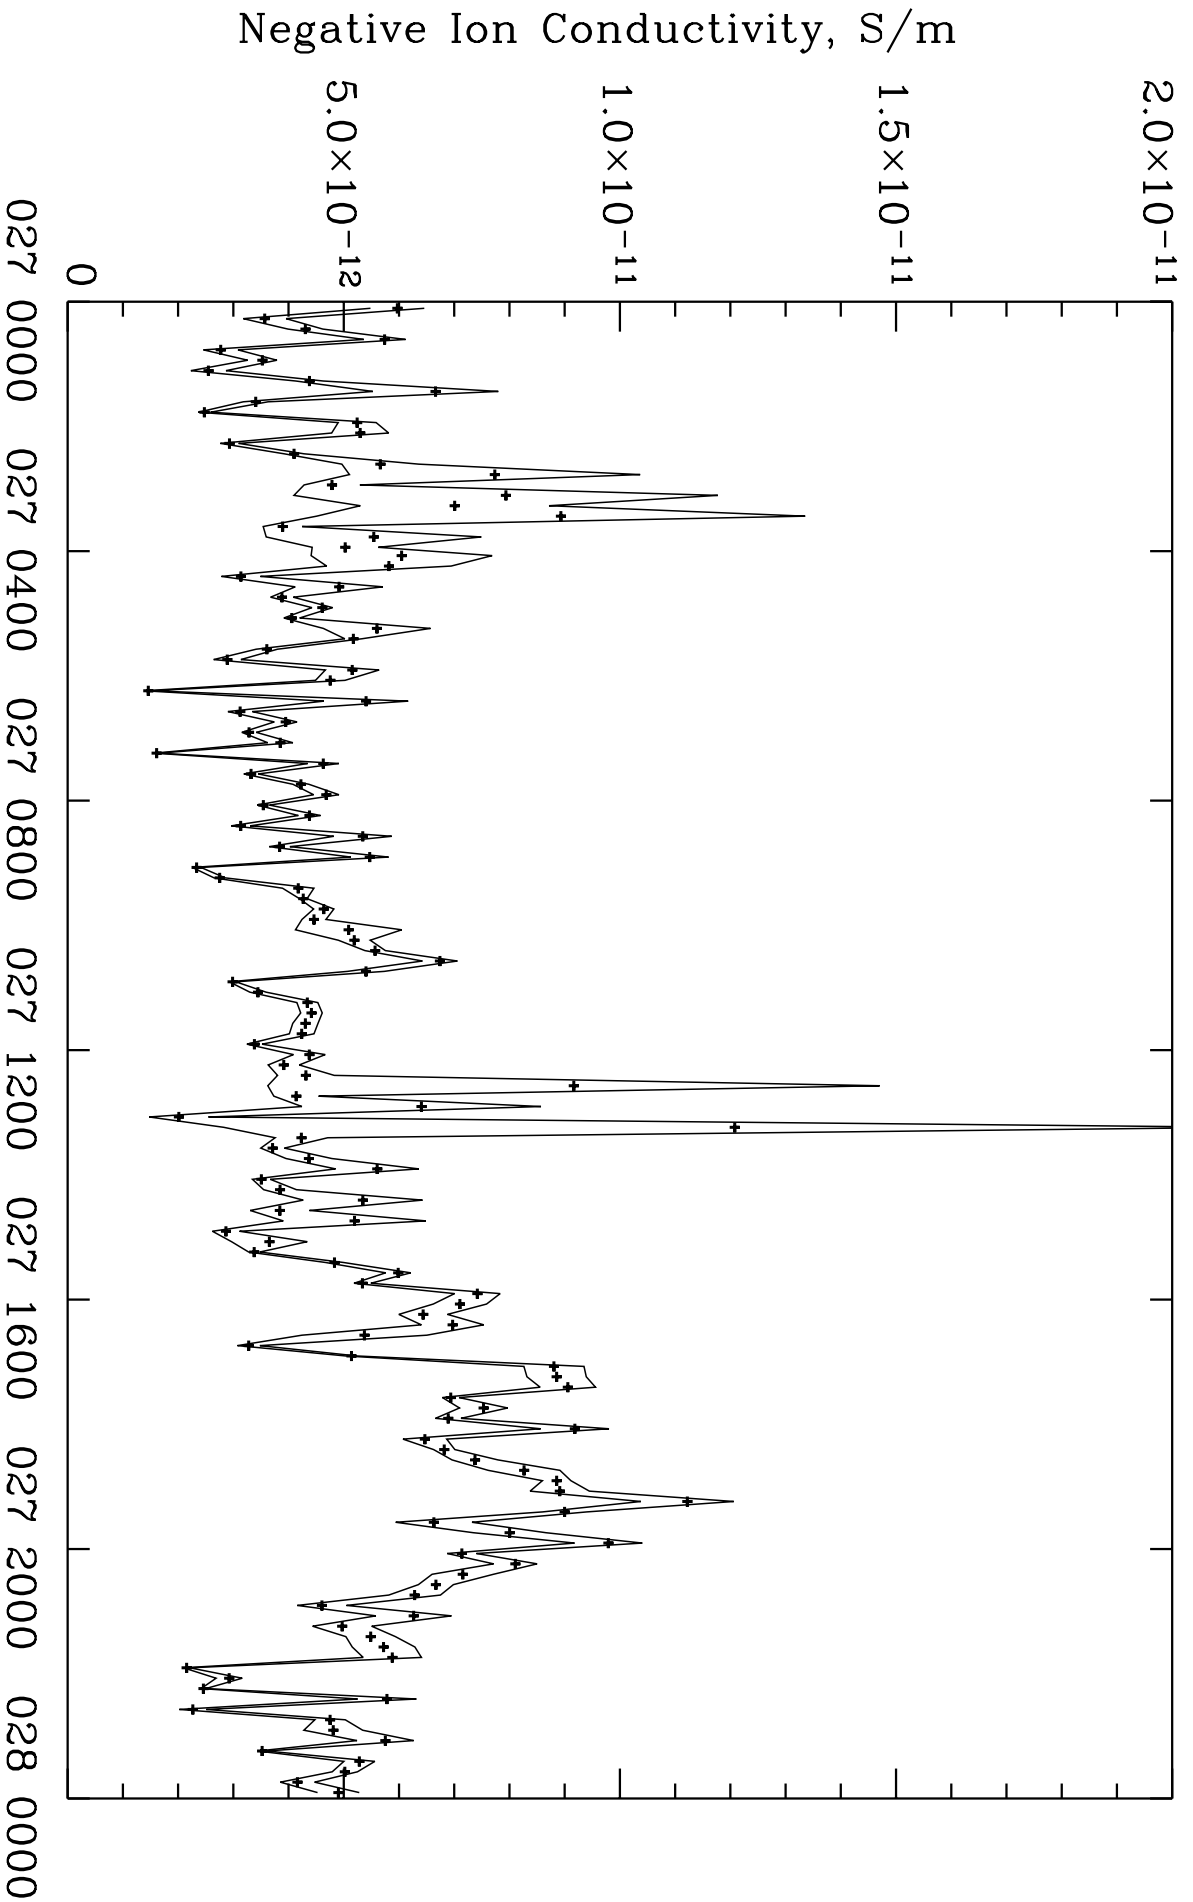

PPB08

UT, 27 January 2003 to 28 January 2003
Mapped to 32 km